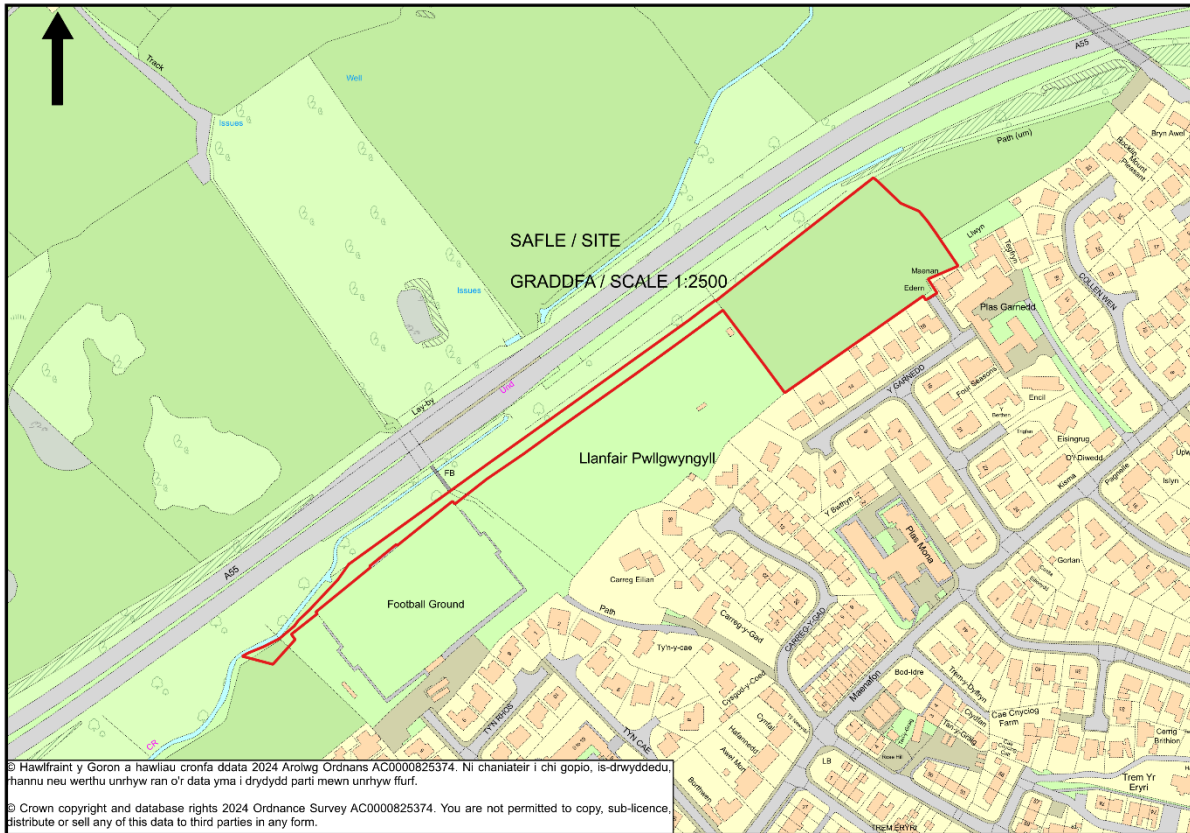

Application Reference: FPL/2024/76

Applicant: Clwyd Alyn Housing Ltd & Du Construction Ltd

Description: Full application for the erection of 27 affordable dwellings, construction of internal access road, diversion of public right of way, creation of a landscaping bund, erection of acoustic fence and associated works on

Site Address: Land North of, Y Garnedd, Llanfairpwll.

Report of Head of Regulation and Economic Development Service (Joanne Roberts)

Recommendation: Site Visit

Reason for Reporting to Committee

To enable members to view the site and its surroundings.